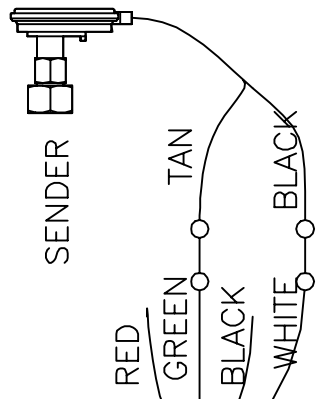

MODEL
CS10A

+12 VOLTS
GROUND

PAINT
SOLENOID

FOR OTHER SENDER TYPES,
SEE INSTRUCTIONS WITH
THE SENDER OR THE
APPLICATION NOTE SUPPLIED

TAPE UNUSED WIRES

INSTALLATION WIRING DIAGRAM FOR MODEL CS10A SKIPLINE CONTROLLER